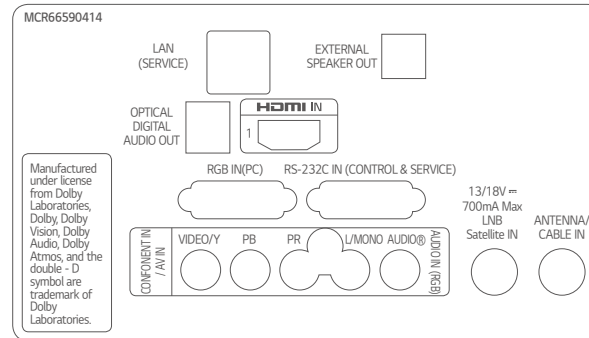

32H"

28H"

To Be Updated

* Dimensions & Jack Panels (Read/Side) may differ from the above image, so please contact LG salesteam to verify before ordering.

SPECIFICATIONS

		49LT340C	43LT340C	32LT340C	28LT340C (Not for sale yet, coming in Q1 2020)
DESIGN	Stand Type	2 Pole	2 Pole	2 Pole	1 pole (Fixed)
	Front Color	Ceramic BK	Ceramic BK	Ceramic BK	Ceramic BK
DISPLAY	Inch	49"	43"	32H"	28H"
	Resolution	1,920 x 1,080 (FHD)	1,920 x 1,080 (FHD)	1,366 x 768 (HD)	1,366 x 768 (HD)
	Backlight Unit Type	Direct	Direct	Direct	Direct
	Brightness (cd/m ²)	400	400	240	200
BROADCASTING SYSTEM	TV Reception	• (DVB-T2 / C / S2)	• (DVB-T2 / C / S2)	• (DVB-T2 / C / S2)	• (DVB-T2 / C / S2)
VIDEO	HDR / HDR Dolby Vision	- / -	- / -	- / -	- / -
AUDIO	Audio Output	10W + 10W	10W + 10W	5W + 5W	5W + 5W
	Speaker System	2.0 ch	2.0 ch	2.0 ch	2.0 ch
HOSPITALITY FEATURES	Quick menu 3.0, USB Cloning, Wake on LAN, SNMP, Self Diagnostics(USB), HTNG-CEC (1.4), Simlink (HDMI-CEC, 1.4), IR Out (RS-232C), Multi IR Code, Hotel Mode, Lock Mode (Limited), Welcome Video / Screen, Insert Image, One Channel Map, IP Channel Manager, External Speaker Out, RJP (Remote Jack Pack) Compatibility, USB Auto Playback / USB Auto Playback+, Auto Off / Sleep Timer, Smart Energy Saving, Motion Eye Care, Crestron Connected® (Network Based Control), DPM (Digital Power Management), Time Scheduler, NTP Sync Timer				
JACK INTERFACE	Set Side	Headphone Out, HDMI In (1.4), USB (2.0), CI Slot			
	Set Rear	HDMI In (HDCP, 1.4), RF In (2), AV In, Component in (RCA5 Type), Digital Audio Out (Optical), RGB In (D-sub 15pin) - PC, RS-232C(D-Sub 9pin, Control & Service), RJ45 (Usage Purpose, Control & Service), External Speaker Out (Spk-out 1, 4W (Stereo, R : 2.0W, L : 2.0W, 8Ω))			
DIMENSION (UNIT : mm / kg)	VESA	300 x 300	200 x 200	200 x 200	100 x 100
	W x H x D / Weight (With stand)	1,110 x 705 x 235 / 11.4	977 x 615 x 187 / 8.1	739 x 472 x 168 / 4.9	650 x 449 x 188 / 4.58
	W x H x D / Weight (Without stand)	1,110 x 650 x 72 (81.1) / 11.3	977 x 575 x 71.7 (80.8) / 8.0	739 x 441 x 74.6 (84) / 4.85	650 x 390 (Including IR.395) x 78.4 / 4.18
	W x H x D / Weight (Shipping)	1,193 x 770 x 158 / 13.4	1,060 x 660 x 152 / 10.5	812 x 510 x 142 / 6.1	TBD / 6.46
POWER (UNIT : WATTS)	Voltage, Hz	100 - 240, 50/60	100 - 240, 50/60	100 - 240, 50/60	100 - 240, 50/60
	Typical	71.4	62.0	33.4	TBD
	Stand-by	0.3	0.3	0.3	0.5W (TBD)