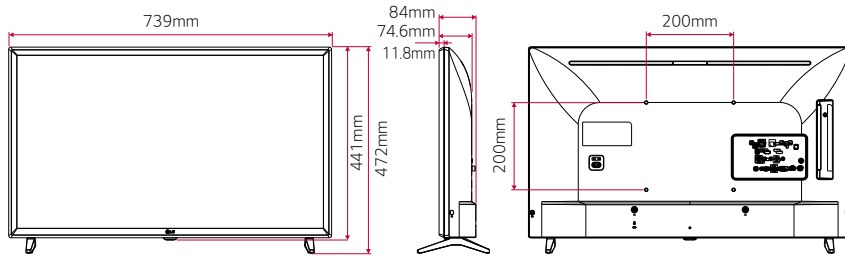

DIMENSION

49"

43"

32H"

28H"

To Be Updated

CONNECTIVITY

49" / 43"

32H"

28H"

To Be Updated

* Dimensions & Jack Panels (Read/Side) may differ from the above image, so please contact LG salesteam to verify before ordering.