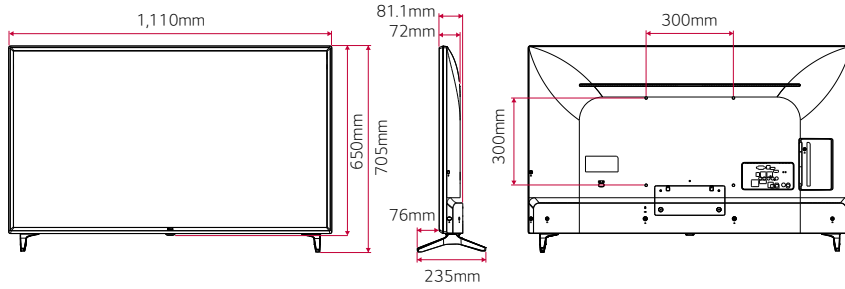

DIMENSION

49"