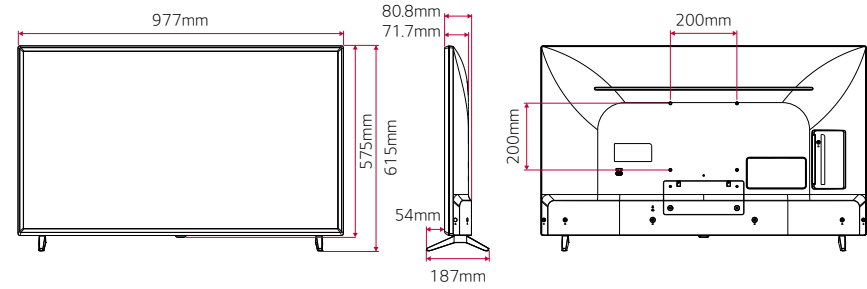

DIMENSION

49"

43"

32H"

28H"

To Be Updated

CONNECTIVITY

49" / 43"

32H"

28H"

To Be Updated

* Dimensions & Jack Panels (Read/Side) may differ from the above image, so please contact LG salesteam to verify before ordering.