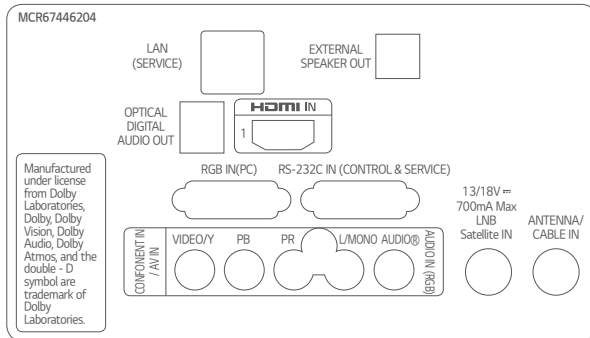

32H"

28H"

To Be Updated

* Dimensions & Jack Panels (Read/Side) may differ from the above image, so please contact LG salesteam to verify before ordering.

SPECIFICATIONS

		49LT340C	43LT340C	32LT340C	28LT340C (Not for sale yet, coming in Q1 2020)
DESIGN	Stand Type	2 Pole	2 Pole	2 Pole	1 pole (Fixed)
	Front Color	Ceramic BK	Ceramic BK	Ceramic BK	Ceramic BK
DISPLAY	Inch	49"	43"	32H"	28H"
	Resolution	1,920 x 1,080 (FHD)	1,920 x 1,080 (FHD)	1,366 x 768 (HD)	1,366 x 768 (HD)
	Backlight Unit Type	Direct	Direct	Direct	Direct
	Brightness (cd/m ²)	400	400	240	200
BROADCASTING SYSTEM	TV Reception	• (DVB-T2 / C / S2)	• (DVB-T2 / C / S2)	• (DVB-T2 / C / S2)	• (DVB-T2 / C / S2)
VIDEO	HDR / HDR Dolby Vision	- / -	- / -	- / -	- / -
AUDIO	Audio Output	10W + 10W	10W + 10W	5W + 5W	5W + 5W
	Speaker System	2.0 ch	2.0 ch	2.0 ch	2.0 ch
HOSPITALITY FEATURES	Quick menu 3.0, USB Cloning, Wake on LAN, SNMP, Self Diagnostics(USB), HTNG-CEC (1.4), Simlink (HDMI-CEC, 1.4), IR Out (RS-232C), Multi IR Code, Hotel Mode, Lock Mode (Limited), Welcome Video / Screen, Insert Image, One Channel Map, IP Channel Manager, External Speaker Out, RJP (Remote Jack Pack) Compatibility, USB Auto Playback / USB Auto Playback+, Auto Off / Sleep Timer, Smart Energy Saving, Motion Eye Care, Crestron Connected® (Network Based Control), DPM (Digital Power Management), Time Scheduler, NTP Sync Timer				
JACK INTERFACE	Set Side	Headphone Out, HDMI In (1.4), USB (2.0), CI Slot			
	Set Rear	HDMI In (HDCP, 1.4), RF In (2), AV In, Component in (RCA5 Type), Digital Audio Out (Optical), RGB In (D-sub 15pin) - PC, RS-232C(D-Sub 9pin, Control & Service), RJ45 (Usage Purpose, Control & Service), External Speaker Out (Spk-out 1, 4W (Stereo, R : 2.0W, L : 2.0W, 8Ω))			
DIMENSION (UNIT : mm / kg)	VESA	300 x 300	200 x 200	200 x 200	100 x 100
	W x H x D / Weight (With stand)	1,110 x 705 x 235 / 11.4	977 x 615 x 187 / 8.1	739 x 472 x 168 / 4.9	650 x 449 x 188 / 4.58
	W x H x D / Weight (Without stand)	1,110 x 650 x 72 (81.1) / 11.3	977 x 575 x 71.7 (80.8) / 8.0	739 x 441 x 74.6 (84) / 4.85	650 x 390 (Including IR.395) x 78.4 / 4.18
	W x H x D / Weight (Shipping)	1,193 x 770 x 158 / 13.4	1,060 x 660 x 152 / 10.5	812 x 510 x 142 / 6.1	TBD / 6.46
POWER (UNIT : WATTS)	Voltage, Hz	100 - 240, 50/60	100 - 240, 50/60	100 - 240, 50/60	100 - 240, 50/60
	Typical	71.4	62.0	33.4	TBD
	Stand-by	0.3	0.3	0.3	0.5W (TBD)